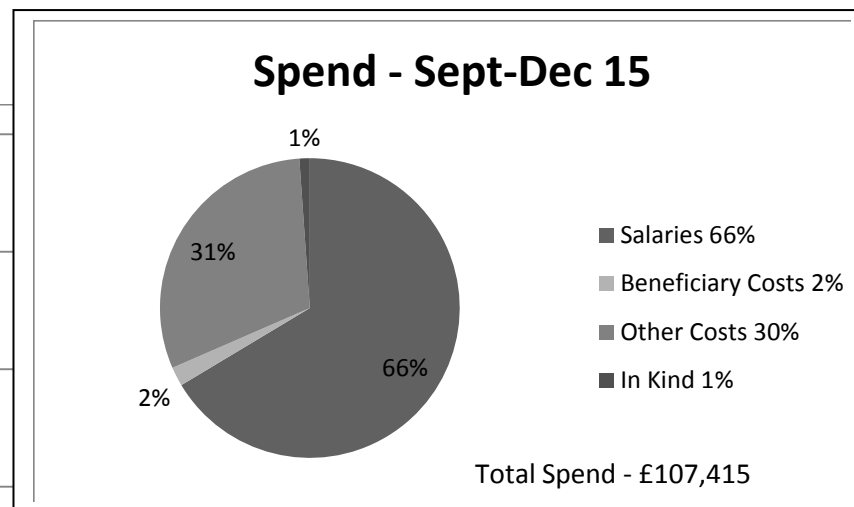

**Theme 2 Jobs, Skills & Prosperity – Routeways to Employment**

**Period 01 – September – December 2015 - Outputs**

■ Forecast  
 ▨ Actual

Period 02 – January – March 2016 - Outputs